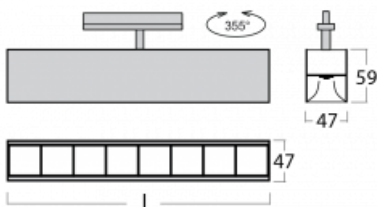

Luminaire

Lina45-T

45-600Z-20GGD/830, W

The Lina45-T luminaires are based on the concept of Lina45 luminaires. In this case, however, the luminaires are installed in three-circuit tracks. These track luminaires with a profile width of only 45 mm are suitable for supplementing accent lighting provided by other luminaires from our product range, for example Vali55-T. With its diffused light, Lina45-T helps to balance the lighting in the room by illuminating the communication zones, especially in the sales areas. The luminaires feature a support adapter in which the luminaire can be rotated along the Z axis thus modifying the arrangement of the system and also partially direct the light in a given space.

Technical drawing

Type of installation	3 circuit track
Light distribution	Direct
Luminaire shape	Linear
Colour of the luminaires	White
Material	Aluminium
Lifetime	L80/B20 50 000 hours
Warranty	5 years
Description of luminaires	Luminaire 3 circuit track
Dimensions	1127 mm × 47 mm × 59 mm
Light source	LED MODUL