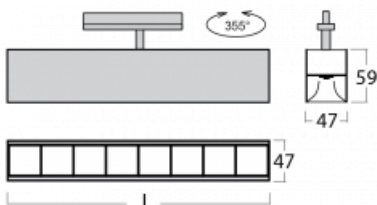

Luminaire

Lina45-T

45-600Z-20GGD/830, S

The Lina45-T luminaires are based on the concept of Lina45 luminaires. In this case, however, the luminaires are installed in three-circuit tracks. These track luminaires with a profile width of only 45 mm are suitable for supplementing accent lighting provided by other luminaires from our product range, for example Vali55-T. With its diffused light, Lina45-T helps to balance the lighting in the room by illuminating the communication zones, especially in the sales areas. The luminaires feature a support adapter in which the luminaire can be rotated along the Z axis thus modifying the arrangement of the system and also partially direct the light in a given space.

Technical drawing

Type of installation	3 circuit track
Light distribution	Direct
Luminaire shape	Linear
Colour of the luminaires	Silver
Material	Aluminium
Lifetime	L80/B20 50 000 hours
Warranty	5 years
Description of luminaires	Luminaire 3 circuit track
Dimensions	1127 mm × 47 mm × 59 mm
Light source	LED MODUL
Type of optical system	Plastic louvre low UGR
Luminous flux*	3750 lm
Colour Temperature	3000 K warm white
Luminous efficacy	122 lm/W
MacAdam Light source	2
Colour rendering index	80
UGR max. X=4H Y=8H, $\rho=70,50,20$	18.5