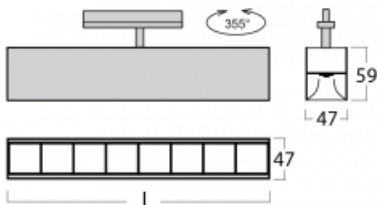

Luminaire

Lina45-T

45-600Z-20GGD/830, B

The Lina45-T luminaires are based on the concept of Lina45 luminaires. In this case, however, the luminaires are installed in three-circuit tracks. These track luminaires with a profile width of only 45 mm are suitable for supplementing accent lighting provided by other luminaires from our product range, for example Vali55-T. With its diffused light, Lina45-T helps to balance the lighting in the room by illuminating the communication zones, especially in the sales areas. The luminaires feature a support adapter in which the luminaire can be rotated along the Z axis thus modifying the arrangement of the system and also partially direct the light in a given space.

Technical drawing

Type of installation	3 circuit track
Light distribution	Direct
Luminaire shape	Linear
Colour of the luminaires	Black
Material	Aluminium
Lifetime	L80/B20 50 000 hours
Warranty	5 years
Description of luminaires	Luminaire 3 circuit track
Dimensions	1127 mm × 47 mm × 59 mm
Weight	3.2 kg
Light source	LED MODUL
Type of optical system	Plastic louvre low UGR
Luminous flux*	3750 lm
Colour Temperature	3000 K warm white
Luminous efficacy	122 lm/W
MacAdam Light source	2
Colour rendering index	80
UGR max. X=4H Y=8H, $\rho=70,50,20$	18.5