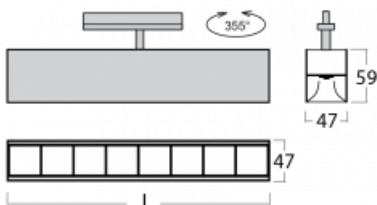

Luminaire

Lina45-T

45-600Z-20GEE/840, W

The Lina45-T luminaires are based on the concept of Lina45 luminaires. In this case, however, the luminaires are installed in three-circuit tracks. These track luminaires with a profile width of only 45 mm are suitable for supplementing accent lighting provided by other luminaires from our product range, for example Vali55-T. With its diffused light, Lina45-T helps to balance the lighting in the room by illuminating the communication zones, especially in the sales areas. The luminaires feature a support adapter in which the luminaire can be rotated along the Z axis thus modifying the arrangement of the system and also partially direct the light in a given space.

Technical drawing

Type of installation	3 circuit track
Light distribution	Direct
Luminaire shape	Linear
Colour of the luminaires	White
Material	Aluminium
Lifetime	L80/B20 50 000 hours
Warranty	5 years
Description of luminaires	Luminaire 3 circuit track
Dimensions	1127 mm × 47 mm × 59 mm
Weight	6 kg
Light source	LED MODUL
Type of optical system	Plastic louvre low UGR
Luminous flux*	3030 lm
Colour Temperature	4000 K cool white
Luminous efficacy	130 lm/W
MacAdam Light source	2
Colour rendering index	80
UGR max. X=4H Y=8H, $\rho=70,50,20$	17.7