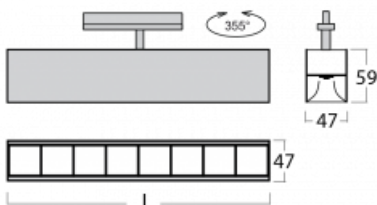

Luminaire

Lina45-T

45-600Z-20GEE/840, B

The Lina45-T luminaires are based on the concept of Lina45 luminaires. In this case, however, the luminaires are installed in three-circuit tracks. These track luminaires with a profile width of only 45 mm are suitable for supplementing accent lighting provided by other luminaires from our product range, for example Vali55-T. With its diffused light, Lina45-T helps to balance the lighting in the room by illuminating the communication zones, especially in the sales areas. The luminaires feature a support adapter in which the luminaire can be rotated along the Z axis thus modifying the arrangement of the system and also partially direct the light in a given space.

Technical drawing

| | |
|--|---------------------------|
| Type of installation | 3 circuit track |
| Light distribution | Direct |
| Luminaire shape | Linear |
| Colour of the luminaires | Black |
| Material | Aluminium |
| Lifetime | L80/B20 50 000 hours |
| Warranty | 5 years |
| Description of luminaires | Luminaire 3 circuit track |
| Dimensions | 1127 mm × 47 mm × 59 mm |
| Weight | 6 kg |
| Light source | LED MODUL |
| Type of optical system | Plastic louvre low UGR |
| Luminous flux* | 3030 lm |
| Colour Temperature | 4000 K cool white |
| Luminous efficacy | 130 lm/W |
| MacAdam Light source | 2 |
| Colour rendering index | 80 |
| UGR max. X=4H Y=8H, $\rho=70,50,20$ | 17.7 |