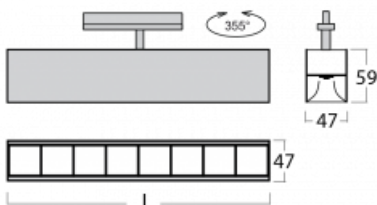

# Lina45-T

45-600Z-20GEE/830, W

The Lina45-T luminaires are based on the concept of Lina45 luminaires. In this case, however, the luminaires are installed in three-circuit tracks. These track luminaires with a profile width of only 45 mm are suitable for supplementing accent lighting provided by other luminaires from our product range, for example Vali55-T. With its diffused light, Lina45-T helps to balance the lighting in the room by illuminating the communication zones, especially in the sales areas. The luminaires feature a support adapter in which the luminaire can be rotated along the Z axis thus modifying the arrangement of the system and also partially direct the light in a given space.

## Technical drawing

Type of installation	3 circuit track
Light distribution	Direct
Luminaire shape	Linear
Colour of the luminaires	White
Material	Aluminium
Lifetime	L80/B20 50 000 hours
Warranty	5 years
Description of luminaires	Luminaire 3 circuit track
Dimensions	1127 mm × 47 mm × 59 mm
Weight	2.7 kg
Light source	LED MODUL
Type of optical system	Plastic louvre low UGR
Luminous flux*	2890 lm
Colour Temperature	3000 K warm white
Luminous efficacy	124 lm/W
MacAdam Light source	2
Colour rendering index	80
UGR max. X=4H Y=8H, $\rho=70,50,20$	17.6