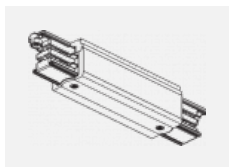

XTS14-1, grey
Middle feed, grey