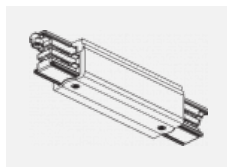

XTS14-3, white
Middle feed, white