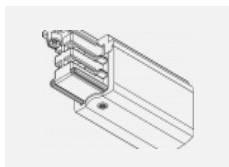

XTS12-3, white
End feed, white