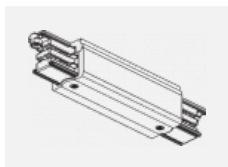

XTS14-2, black
Middle feed, black