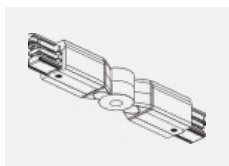

XTS24-1, grey
Adjustable corner
connector, grey