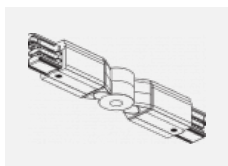

XTS24-2, black
Adjustable corner
connector, black