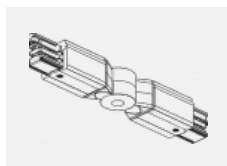

XTS24-3, white
Adjustable corner
connector, white