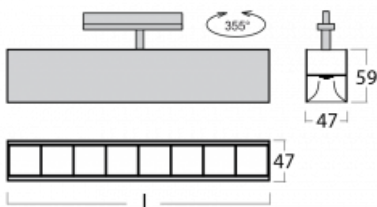

# Lina45-T

45-600Z-20GEE/830, S

The Lina45-T luminaires are based on the concept of Lina45 luminaires. In this case, however, the luminaires are installed in three-circuit tracks. These track luminaires with a profile width of only 45 mm are suitable for supplementing accent lighting provided by other luminaires from our product range, for example Vali55-T. With its diffused light, Lina45-T helps to balance the lighting in the room by illuminating the communication zones, especially in the sales areas. The luminaires feature a support adapter in which the luminaire can be rotated along the Z axis thus modifying the arrangement of the system and also partially direct the light in a given space.

## Technical drawing

Type of installation	3 circuit track
Light distribution	Direct
Luminaire shape	Linear
Colour of the luminaires	Silver
Material	Aluminium
Lifetime	L80/B20 50 000 hours
Warranty	5 years
Description of luminaires	Luminaire 3 circuit track
Dimensions	1127 mm × 47 mm × 59 mm
Weight	2.7 kg
Light source	LED MODUL
Type of optical system	Plastic louvre low UGR
Luminous flux*	2890 lm
Colour Temperature	3000 K warm white
Luminous efficacy	124 lm/W
MacAdam Light source	2
Colour rendering index	80
UGR max. X=4H Y=8H, $\rho=70,50,20$	17.6