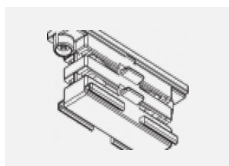

XTS21-3, white
Straight connector,
white