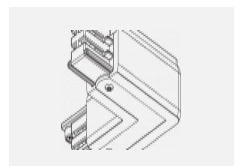

XTS34-2, black
L-feed, black