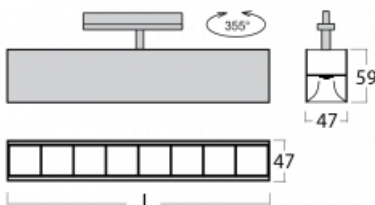

# Lina45-T

45-600Z-20GED/840, W

The Lina45-T luminaires are based on the concept of Lina45 luminaires. In this case, however, the luminaires are installed in three-circuit tracks. These track luminaires with a profile width of only 45 mm are suitable for supplementing accent lighting provided by other luminaires from our product range, for example Vali55-T. With its diffused light, Lina45-T helps to balance the lighting in the room by illuminating the communication zones, especially in the sales areas. The luminaires feature a support adapter in which the luminaire can be rotated along the Z axis thus modifying the arrangement of the system and also partially direct the light in a given space.

## Technical drawing

Type of installation	3 circuit track
Light distribution	Direct
Luminaire shape	Linear
Colour of the luminaires	White
Material	Aluminium
Lifetime	L80/B20 50 000 hours
Warranty	5 years
Description of luminaires	Luminaire 3 circuit track
Dimensions	1127 mm × 47 mm × 59 mm
Light source	LED MODUL
Type of optical system	Plastic louvre low UGR
Luminous flux*	3030 lm
Colour Temperature	4000 K cool white
Luminous efficacy	130 lm/W
MacAdam Light source	2
Colour rendering index	80
UGR max. X=4H Y=8H, ρ=70,50,20	17.7