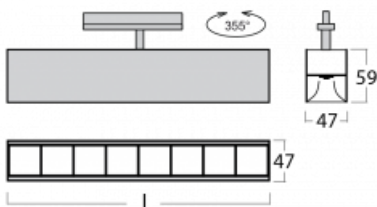

Luminaire

Lina45-T

45-600Z-20GED/840, B

The Lina45-T luminaires are based on the concept of Lina45 luminaires. In this case, however, the luminaires are installed in three-circuit tracks. These track luminaires with a profile width of only 45 mm are suitable for supplementing accent lighting provided by other luminaires from our product range, for example Vali55-T. With its diffused light, Lina45-T helps to balance the lighting in the room by illuminating the communication zones, especially in the sales areas. The luminaires feature a support adapter in which the luminaire can be rotated along the Z axis thus modifying the arrangement of the system and also partially direct the light in a given space.

Technical drawing

Type of installation	3 circuit track
Light distribution	Direct
Luminaire shape	Linear
Colour of the luminaires	Black
Material	Aluminium
Lifetime	L80/B20 50 000 hours
Warranty	5 years
Description of luminaires	Luminaire 3 circuit track
Dimensions	1127 mm × 47 mm × 59 mm
Light source	LED MODUL
Type of optical system	Plastic louvre low UGR
Luminous flux*	3030 lm
Colour Temperature	4000 K cool white
Luminous efficacy	130 lm/W
MacAdam Light source	2
Colour rendering index	80
UGR max. X=4H Y=8H, $\rho=70,50,20$	17.7