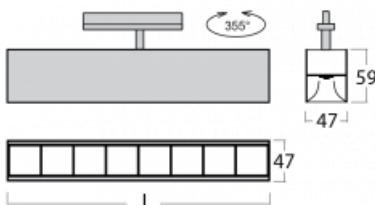

# Lina45-T

45-600Z-20GED/830, W

The Lina45-T luminaires are based on the concept of Lina45 luminaires. In this case, however, the luminaires are installed in three-circuit tracks. These track luminaires with a profile width of only 45 mm are suitable for supplementing accent lighting provided by other luminaires from our product range, for example Vali55-T. With its diffused light, Lina45-T helps to balance the lighting in the room by illuminating the communication zones, especially in the sales areas. The luminaires feature a support adapter in which the luminaire can be rotated along the Z axis thus modifying the arrangement of the system and also partially direct the light in a given space.

## Technical drawing

Type of installation	3 circuit track
Light distribution	Direct
Luminaire shape	Linear
Colour of the luminaires	White
Material	Aluminium
Lifetime	L80/B20 50 000 hours
Warranty	5 years
Description of luminaires	Luminaire 3 circuit track
Dimensions	1127 mm × 47 mm × 59 mm
Light source	LED MODUL
Type of optical system	Plastic louvre low UGR
Luminous flux*	2890 lm
Colour Temperature	3000 K warm white
Luminous efficacy	124 lm/W
MacAdam Light source	2
Colour rendering index	80
UGR max. X=4H Y=8H, $\rho=70,50,20$	17.6