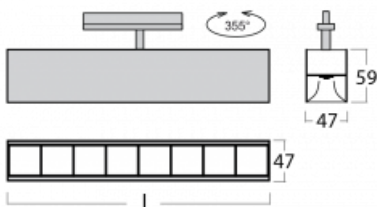

Luminaire

Lina45-T

45-600Z-20GED/830, S

The Lina45-T luminaires are based on the concept of Lina45 luminaires. In this case, however, the luminaires are installed in three-circuit tracks. These track luminaires with a profile width of only 45 mm are suitable for supplementing accent lighting provided by other luminaires from our product range, for example Vali55-T. With its diffused light, Lina45-T helps to balance the lighting in the room by illuminating the communication zones, especially in the sales areas. The luminaires feature a support adapter in which the luminaire can be rotated along the Z axis thus modifying the arrangement of the system and also partially direct the light in a given space.

Technical drawing

Type of installation	3 circuit track
Light distribution	Direct
Luminaire shape	Linear
Colour of the luminaires	Silver
Material	Aluminium
Lifetime	L80/B20 50 000 hours
Warranty	5 years
Description of luminaires	Luminaire 3 circuit track
Dimensions	1127 mm × 47 mm × 59 mm
Light source	LED MODUL