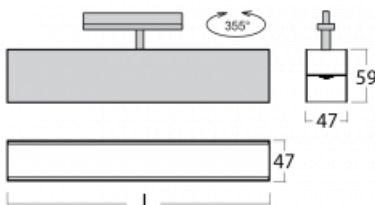

Luminaire

Lina45-T

45-600K-25GGE/840, W

The Lina45-T luminaires are based on the concept of Lina45 luminaires. In this case, however, the luminaires are installed in three-circuit tracks. These track luminaires with a profile width of only 45 mm are suitable for supplementing accent lighting provided by other luminaires from our product range, for example Vali55-T. With its diffused light, Lina45-T helps to balance the lighting in the room by illuminating the communication zones, especially in the sales areas. The luminaires feature a support adapter in which the luminaire can be rotated along the Z axis thus modifying the arrangement of the system and also partially direct the light in a given space.

Technical drawing

Type of installation	3 circuit track
Light distribution	Direct
Luminaire shape	Linear
Colour of the luminaires	White
Material	Aluminium
Lifetime	L80/B20 50 000 hours
Warranty	5 years
Description of luminaires	Luminaire 3 circuit track
Dimensions	1408 mm × 47 mm × 59 mm
Weight	3.3 kg
Light source	LED MODUL
Type of optical system	Opal diffuser
Luminous flux*	2950 lm
Colour Temperature	4000 K cool white
Luminous efficacy	94 lm/W
MacAdam Light source	2
Colour rendering index	80
UGR max. X=4H Y=8H, $\rho=70,50,20$	26.1