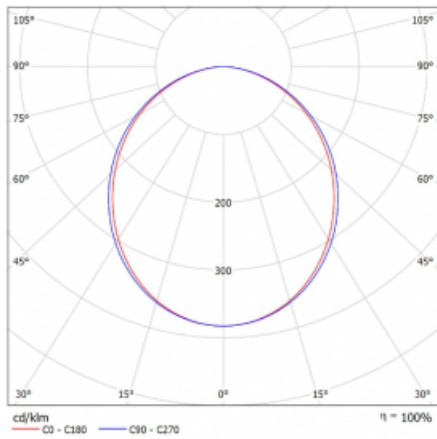

Curve

Luminaire power input* 31.3 W

Connection of the luminaires ON/OFF

Electrical voltage 220-240V

Frequency 50/60Hz

☐ CE IP 20

*±10 %