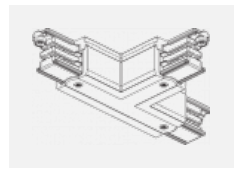

XTS36-2, black
T-feed, black