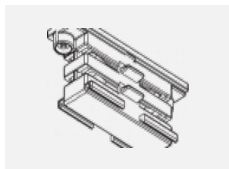

XTS21-3, white
Straight connector,
white