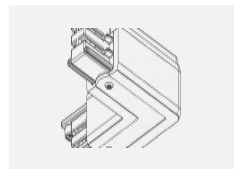

XTS34-2, black
L-feed, black