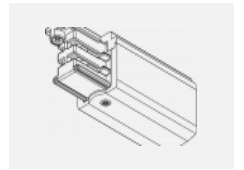

XTS12-2, black
End feed, black