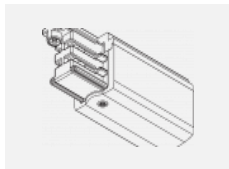

XTS12-3, white
End feed, white