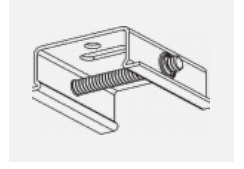

SKB10-3, white
Track clamp, white