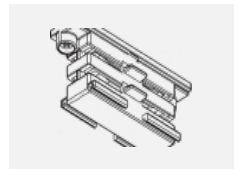

XTS21-2, black
Straight connector,
black