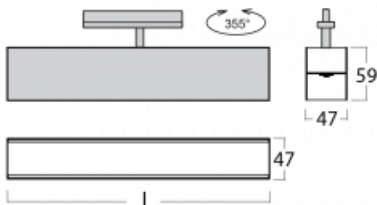

# Lina45-T

45-600K-25GGE/840, S

The Lina45-T luminaires are based on the concept of Lina45 luminaires. In this case, however, the luminaires are installed in three-circuit tracks. These track luminaires with a profile width of only 45 mm are suitable for supplementing accent lighting provided by other luminaires from our product range, for example Vali55-T. With its diffused light, Lina45-T helps to balance the lighting in the room by illuminating the communication zones, especially in the sales areas. The luminaires feature a support adapter in which the luminaire can be rotated along the Z axis thus modifying the arrangement of the system and also partially direct the light in a given space.

## Technical drawing

Type of installation	3 circuit track
Light distribution	Direct
Luminaire shape	Linear
Colour of the luminaires	Silver
Material	Aluminium
Lifetime	L80/B20 50 000 hours
Warranty	5 years
Description of luminaires	Luminaire 3 circuit track
Dimensions	1408 mm × 47 mm × 59 mm
Weight	3.3 kg
Light source	LED MODUL
Type of optical system	Opal diffuser
Luminous flux*	2950 lm
Colour Temperature	4000 K cool white
Luminous efficacy	94 lm/W
MacAdam Light source	2
Colour rendering index	80
UGR max. X=4H Y=8H, $\rho=70,50,20$	26.1