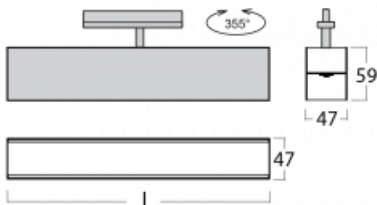

Luminaire

Lina45-T

45-600K-25GGE/830, W

The Lina45-T luminaires are based on the concept of Lina45 luminaires. In this case, however, the luminaires are installed in three-circuit tracks. These track luminaires with a profile width of only 45 mm are suitable for supplementing accent lighting provided by other luminaires from our product range, for example Vali55-T. With its diffused light, Lina45-T helps to balance the lighting in the room by illuminating the communication zones, especially in the sales areas. The luminaires feature a support adapter in which the luminaire can be rotated along the Z axis thus modifying the arrangement of the system and also partially direct the light in a given space.

Technical drawing

Type of installation	3 circuit track
Light distribution	Direct
Luminaire shape	Linear
Colour of the luminaires	White
Material	Aluminium
Lifetime	L80/B20 50 000 hours
Warranty	5 years
Description of luminaires	Luminaire 3 circuit track
Dimensions	1408 mm × 47 mm × 59 mm
Weight	2.9 kg
Light source	LED MODUL
Type of optical system	Opal diffuser
Luminous flux*	2810 lm
Colour Temperature	3000 K warm white
Luminous efficacy	90 lm/W
MacAdam Light source	2
Colour rendering index	80
UGR max. X=4H Y=8H, $\rho=70,50,20$	25.9