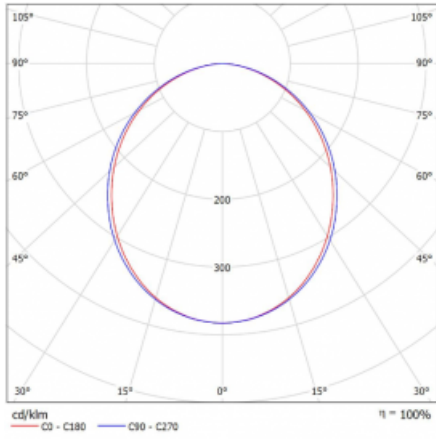

Curve

Luminaire power input* 31.3 W

Connection of the luminaires ON/OFF

Electrical voltage 220-240V

Frequency 50/60Hz

CE IP 20

* $\pm 10\%$