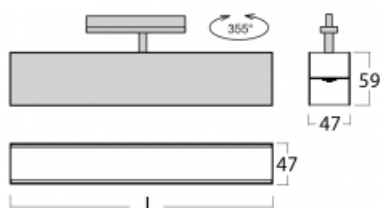

Luminaire

Lina45-T

45-600K-25GGE/830, B

The Lina45-T luminaires are based on the concept of Lina45 luminaires. In this case, however, the luminaires are installed in three-circuit tracks. These track luminaires with a profile width of only 45 mm are suitable for supplementing accent lighting provided by other luminaires from our product range, for example Vali55-T. With its diffused light, Lina45-T helps to balance the lighting in the room by illuminating the communication zones, especially in the sales areas. The luminaires feature a support adapter in which the luminaire can be rotated along the Z axis thus modifying the arrangement of the system and also partially direct the light in a given space.

Technical drawing

Type of installation	3 circuit track
Light distribution	Direct
Luminaire shape	Linear
Colour of the luminaires	Black
Material	Aluminium
Lifetime	L80/B20 50 000 hours
Warranty	5 years
Description of luminaires	Luminaire 3 circuit track
Dimensions	1408 mm × 47 mm × 59 mm
Weight	2.9 kg
Light source	LED MODUL
Type of optical system	Opal diffuser
Luminous flux*	2810 lm
Colour Temperature	3000 K warm white
Luminous efficacy	90 lm/W
MacAdam Light source	2
Colour rendering index	80
UGR max. X=4H Y=8H, $\rho=70,50,20$	25.9