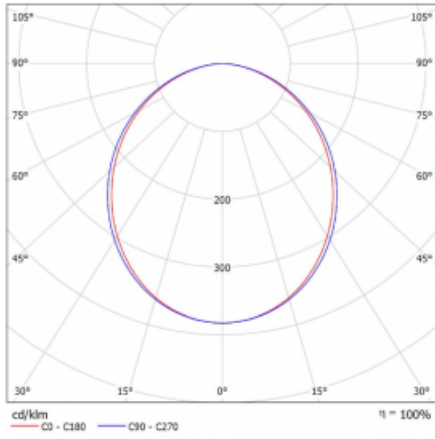

Curve

Luminaire power input* 31.3 W

Connection of the luminaires ON/OFF

Electrical voltage 220-240V

Frequency 50/60Hz

☐ CE IP 20

*±10 %