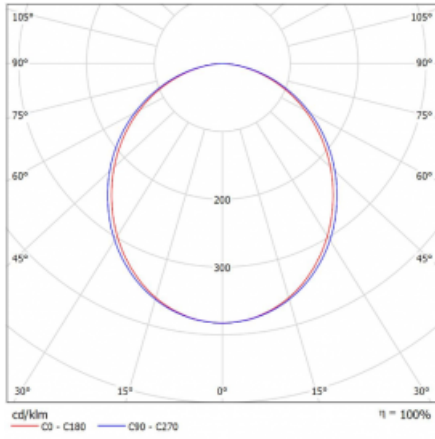

Curve

Luminaire power input* 31.3 W

Connection of the luminaires DALI

Electrical voltage 220-240V

Frequency 50/60Hz

CE IP 20

* $\pm 10\%$