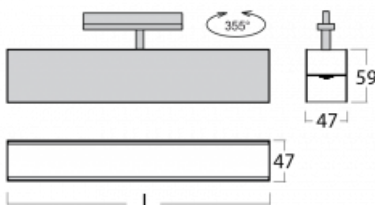

Luminaire

Lina45-T

45-600K-25GGD/840, B

The Lina45-T luminaires are based on the concept of Lina45 luminaires. In this case, however, the luminaires are installed in three-circuit tracks. These track luminaires with a profile width of only 45 mm are suitable for supplementing accent lighting provided by other luminaires from our product range, for example Vali55-T. With its diffused light, Lina45-T helps to balance the lighting in the room by illuminating the communication zones, especially in the sales areas. The luminaires feature a support adapter in which the luminaire can be rotated along the Z axis thus modifying the arrangement of the system and also partially direct the light in a given space.

Technical drawing

Type of installation	3 circuit track
Light distribution	Direct
Luminaire shape	Linear
Colour of the luminaires	Black
Material	Aluminium
Lifetime	L80/B20 50 000 hours
Warranty	5 years
Description of luminaires	Luminaire 3 circuit track
Dimensions	1408 mm × 47 mm × 59 mm
Light source	LED MODUL
Type of optical system	Opal diffuser
Luminous flux*	2950 lm
Colour Temperature	4000 K cool white
Luminous efficacy	94 lm/W
MacAdam Light source	2
Colour rendering index	80
UGR max. X=4H Y=8H, ρ=70,50,20	26.1