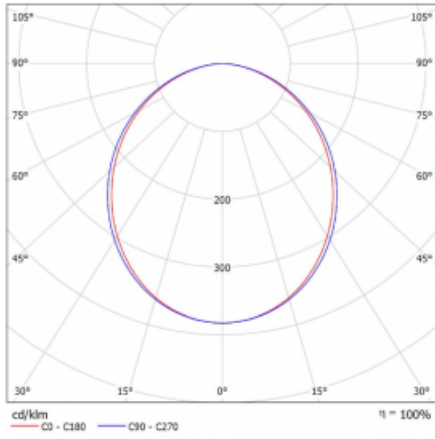

Curve

Luminaire power input* 31.3 W

Connection of the luminaires DALI

Electrical voltage 220-240V

Frequency 50/60Hz

☐ CE IP 20

*±10 %