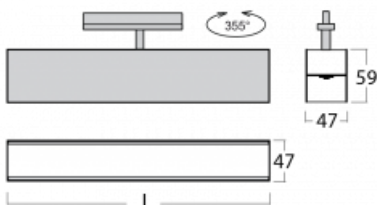

Luminaire

Lina45-T

45-600K-25GGD/830, B

The Lina45-T luminaires are based on the concept of Lina45 luminaires. In this case, however, the luminaires are installed in three-circuit tracks. These track luminaires with a profile width of only 45 mm are suitable for supplementing accent lighting provided by other luminaires from our product range, for example Vali55-T. With its diffused light, Lina45-T helps to balance the lighting in the room by illuminating the communication zones, especially in the sales areas. The luminaires feature a support adapter in which the luminaire can be rotated along the Z axis thus modifying the arrangement of the system and also partially direct the light in a given space.

Technical drawing

Type of installation	3 circuit track
Light distribution	Direct
Luminaire shape	Linear
Colour of the luminaires	Black
Material	Aluminium
Lifetime	L80/B20 50 000 hours
Warranty	5 years
Description of luminaires	Luminaire 3 circuit track
Dimensions	1408 mm × 47 mm × 59 mm
Light source	LED MODUL
Type of optical system	Opal diffuser
Luminous flux*	2810 lm
Colour Temperature	3000 K warm white
Luminous efficacy	90 lm/W
MacAdam Light source	2
Colour rendering index	80
UGR max. X=4H Y=8H, ρ=70,50,20	25.9