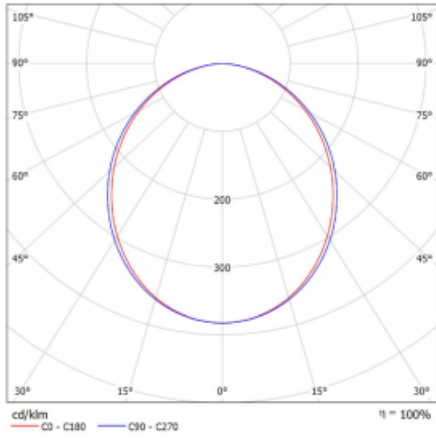

Curve

Luminaire power input* 31.3 W

Connection of the luminaires DALI

Electrical voltage 220-240V

Frequency 50/60Hz

☐ CE IP 20

* $\pm 10\%$