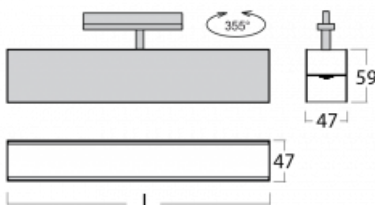

# Lina45-T

45-600K-25GEE/840, W

The Lina45-T luminaires are based on the concept of Lina45 luminaires. In this case, however, the luminaires are installed in three-circuit tracks. These track luminaires with a profile width of only 45 mm are suitable for supplementing accent lighting provided by other luminaires from our product range, for example Vali55-T. With its diffused light, Lina45-T helps to balance the lighting in the room by illuminating the communication zones, especially in the sales areas. The luminaires feature a support adapter in which the luminaire can be rotated along the Z axis thus modifying the arrangement of the system and also partially direct the light in a given space.

## Technical drawing

Type of installation	3 circuit track
Light distribution	Direct
Luminaire shape	Linear
Colour of the luminaires	White
Material	Aluminium
Lifetime	L80/B20 50 000 hours
Warranty	5 years
Description of luminaires	Luminaire 3 circuit track
Dimensions	1408 mm × 47 mm × 59 mm
Light source	LED MODUL