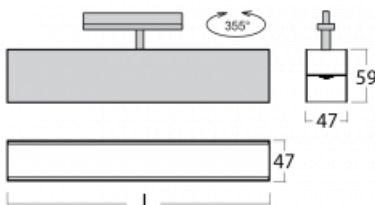

Luminaire

Lina45-T

45-600K-25GEE/830, W

The Lina45-T luminaires are based on the concept of Lina45 luminaires. In this case, however, the luminaires are installed in three-circuit tracks. These track luminaires with a profile width of only 45 mm are suitable for supplementing accent lighting provided by other luminaires from our product range, for example Vali55-T. With its diffused light, Lina45-T helps to balance the lighting in the room by illuminating the communication zones, especially in the sales areas. The luminaires feature a support adapter in which the luminaire can be rotated along the Z axis thus modifying the arrangement of the system and also partially direct the light in a given space.

Technical drawing

Type of installation	3 circuit track
Light distribution	Direct
Luminaire shape	Linear
Colour of the luminaires	White
Material	Aluminium
Lifetime	L80/B20 50 000 hours
Warranty	5 years
Description of luminaires	Luminaire 3 circuit track
Dimensions	1408 mm × 47 mm × 59 mm
Light source	LED MODUL
Type of optical system	Opal diffuser
Luminous flux*	1830 lm
Colour Temperature	3000 K warm white
Luminous efficacy	96 lm/W
MacAdam Light source	2
Colour rendering index	80
UGR max. X=4H Y=8H, ρ=70,50,20	24.4