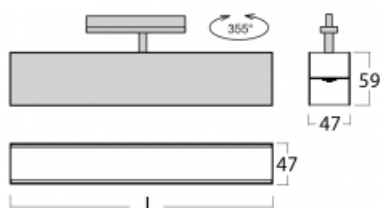

Luminaire

Lina45-T

45-600K-25GED/830, S

The Lina45-T luminaires are based on the concept of Lina45 luminaires. In this case, however, the luminaires are installed in three-circuit tracks. These track luminaires with a profile width of only 45 mm are suitable for supplementing accent lighting provided by other luminaires from our product range, for example Vali55-T. With its diffused light, Lina45-T helps to balance the lighting in the room by illuminating the communication zones, especially in the sales areas. The luminaires feature a support adapter in which the luminaire can be rotated along the Z axis thus modifying the arrangement of the system and also partially direct the light in a given space.

Technical drawing

| | |
|-----------------------------------|---------------------------|
| Type of installation | 3 circuit track |
| Light distribution | Direct |
| Luminaire shape | Linear |
| Colour of the luminaires | Silver |
| Material | Aluminium |
| Lifetime | L80/B20 50 000 hours |
| Warranty | 5 years |
| Description of luminaires | Luminaire 3 circuit track |
| Dimensions | 1408 mm × 47 mm × 59 mm |
| Light source | LED MODUL |
| Type of optical system | Opal diffuser |
| Luminous flux* | 1830 lm |
| Colour Temperature | 3000 K warm white |
| Luminous efficacy | 96 lm/W |
| MacAdam Light source | 2 |
| Colour rendering index | 80 |
| UGR max. X=4H Y=8H, ρ=70,50,20 | 24.4 |