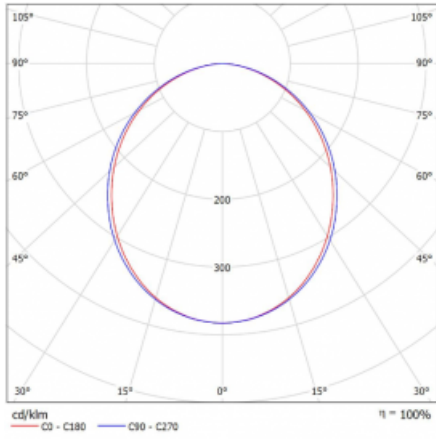

Curve

Luminaire power input* 19 W

Connection of the luminaires DALI

Electrical voltage 220-240V

Frequency 50/60Hz

☐ CE IP 20

*±10 %