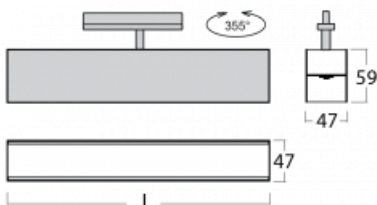

Luminaire

Lina45-T

45-600K-25GED/830, B

The Lina45-T luminaires are based on the concept of Lina45 luminaires. In this case, however, the luminaires are installed in three-circuit tracks. These track luminaires with a profile width of only 45 mm are suitable for supplementing accent lighting provided by other luminaires from our product range, for example Vali55-T. With its diffused light, Lina45-T helps to balance the lighting in the room by illuminating the communication zones, especially in the sales areas. The luminaires feature a support adapter in which the luminaire can be rotated along the Z axis thus modifying the arrangement of the system and also partially direct the light in a given space.

Technical drawing

Type of installation	3 circuit track
Light distribution	Direct
Luminaire shape	Linear
Colour of the luminaires	Black
Material	Aluminium
Lifetime	L80/B20 50 000 hours
Warranty	5 years
Description of luminaires	Luminaire 3 circuit track
Dimensions	1408 mm × 47 mm × 59 mm
Light source	LED MODUL
Type of optical system	Opal diffuser
Luminous flux*	1830 lm
Colour Temperature	3000 K warm white
Luminous efficacy	96 lm/W
MacAdam Light source	2
Colour rendering index	80
UGR max. X=4H Y=8H, ρ=70,50,20	24.4