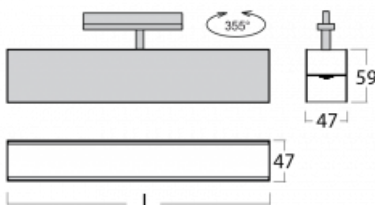

Luminaire

Lina45-T

45-600K-20GGE/840, W

The Lina45-T luminaires are based on the concept of Lina45 luminaires. In this case, however, the luminaires are installed in three-circuit tracks. These track luminaires with a profile width of only 45 mm are suitable for supplementing accent lighting provided by other luminaires from our product range, for example Vali55-T. With its diffused light, Lina45-T helps to balance the lighting in the room by illuminating the communication zones, especially in the sales areas. The luminaires feature a support adapter in which the luminaire can be rotated along the Z axis thus modifying the arrangement of the system and also partially direct the light in a given space.

Technical drawing

Type of installation	3 circuit track
Light distribution	Direct
Luminaire shape	Linear
Colour of the luminaires	White
Material	Aluminium
Lifetime	L80/B20 50 000 hours
Warranty	5 years
Description of luminaires	Luminaire 3 circuit track
Dimensions	1127 mm × 47 mm × 59 mm
Light source	LED MODUL
Type of optical system	Opal diffuser
Luminous flux*	2360 lm
Colour Temperature	4000 K cool white
Luminous efficacy	94 lm/W
MacAdam Light source	2
Colour rendering index	80
UGR max. X=4H Y=8H, ρ=70,50,20	26.1