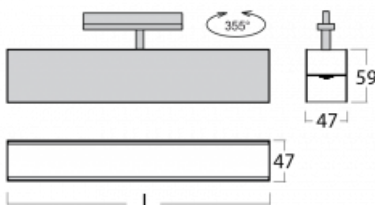

# Lina45-T

45-600K-20GGE/840, B

The Lina45-T luminaires are based on the concept of Lina45 luminaires. In this case, however, the luminaires are installed in three-circuit tracks. These track luminaires with a profile width of only 45 mm are suitable for supplementing accent lighting provided by other luminaires from our product range, for example Vali55-T. With its diffused light, Lina45-T helps to balance the lighting in the room by illuminating the communication zones, especially in the sales areas. The luminaires feature a support adapter in which the luminaire can be rotated along the Z axis thus modifying the arrangement of the system and also partially direct the light in a given space.

## Technical drawing

Type of installation	3 circuit track
Light distribution	Direct
Luminaire shape	Linear
Colour of the luminaires	Black
Material	Aluminium
Lifetime	L80/B20 50 000 hours
Warranty	5 years
Description of luminaires	Luminaire 3 circuit track
Dimensions	1127 mm × 47 mm × 59 mm
Light source	LED MODUL
Type of optical system	Opal diffuser
Luminous flux*	2360 lm
Colour Temperature	4000 K cool white
Luminous efficacy	94 lm/W
MacAdam Light source	2
Colour rendering index	80
UGR max. X=4H Y=8H, ρ=70,50,20	26.1