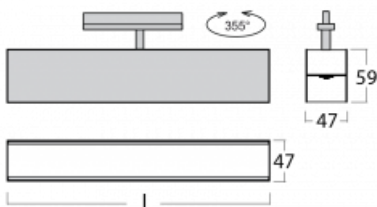

# Lina45-T

45-600K-20GGE/830, S

The Lina45-T luminaires are based on the concept of Lina45 luminaires. In this case, however, the luminaires are installed in three-circuit tracks. These track luminaires with a profile width of only 45 mm are suitable for supplementing accent lighting provided by other luminaires from our product range, for example Vali55-T. With its diffused light, Lina45-T helps to balance the lighting in the room by illuminating the communication zones, especially in the sales areas. The luminaires feature a support adapter in which the luminaire can be rotated along the Z axis thus modifying the arrangement of the system and also partially direct the light in a given space.

## Technical drawing

Type of installation	3 circuit track
Light distribution	Direct
Luminaire shape	Linear
Colour of the luminaires	Silver
Material	Aluminium
Lifetime	L80/B20 50 000 hours
Warranty	5 years
Description of luminaires	Luminaire 3 circuit track
Dimensions	1127 mm × 47 mm × 59 mm
Light source	LED MODUL
Type of optical system	Opal diffuser
Luminous flux*	2250 lm
Colour Temperature	3000 K warm white
Luminous efficacy	90 lm/W
MacAdam Light source	2
Colour rendering index	80
UGR max. X=4H Y=8H, ρ=70,50,20	25.9