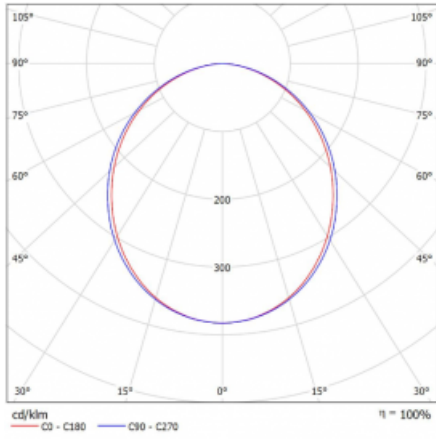

Curve

Luminaire power input* 25 W

Connection of the luminaires ON/OFF

Electrical voltage 220-240V

Frequency 50/60Hz

CE IP 20

* $\pm 10\%$