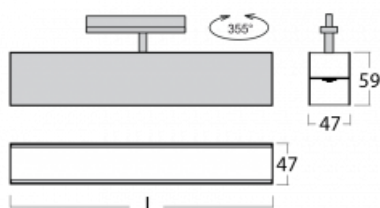

Luminaire

Lina45-T

45-600K-20GGD/840, W

The Lina45-T luminaires are based on the concept of Lina45 luminaires. In this case, however, the luminaires are installed in three-circuit tracks. These track luminaires with a profile width of only 45 mm are suitable for supplementing accent lighting provided by other luminaires from our product range, for example Vali55-T. With its diffused light, Lina45-T helps to balance the lighting in the room by illuminating the communication zones, especially in the sales areas. The luminaires feature a support adapter in which the luminaire can be rotated along the Z axis thus modifying the arrangement of the system and also partially direct the light in a given space.

Technical drawing

Type of installation	3 circuit track
Light distribution	Direct
Luminaire shape	Linear
Colour of the luminaires	White
Material	Aluminium
Lifetime	L80/B20 50 000 hours
Warranty	5 years
Description of luminaires	Luminaire 3 circuit track
Dimensions	1127 mm × 47 mm × 59 mm
Light source	LED MODUL