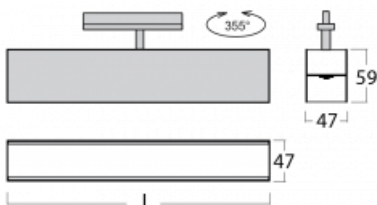

# Lina45-T

45-600K-20GEE/840, W

The Lina45-T luminaires are based on the concept of Lina45 luminaires. In this case, however, the luminaires are installed in three-circuit tracks. These track luminaires with a profile width of only 45 mm are suitable for supplementing accent lighting provided by other luminaires from our product range, for example Vali55-T. With its diffused light, Lina45-T helps to balance the lighting in the room by illuminating the communication zones, especially in the sales areas. The luminaires feature a support adapter in which the luminaire can be rotated along the Z axis thus modifying the arrangement of the system and also partially direct the light in a given space.

**Technical drawing**

Type of installation	3 circuit track
Light distribution	Direct
Luminaire shape	Linear
Colour of the luminaires	White
Material	Aluminium
Lifetime	L80/B20 50 000 hours
Warranty	5 years
Description of luminaires	Luminaire 3 circuit track
Dimensions	1127 mm × 47 mm × 59 mm
Light source	LED MODUL
Type of optical system	Opal diffuser
Luminous flux*	1530 lm
Colour Temperature	4000 K cool white
Luminous efficacy	101 lm/W
MacAdam Light source	2
Colour rendering index	80
UGR max. X=4H Y=8H, ρ=70,50,20	24.6