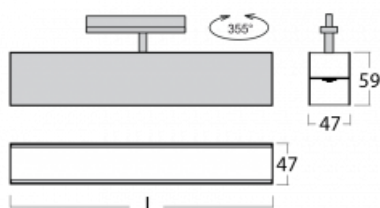

Luminaire

Lina45-T

45-600K-20GEE/840, S

The Lina45-T luminaires are based on the concept of Lina45 luminaires. In this case, however, the luminaires are installed in three-circuit tracks. These track luminaires with a profile width of only 45 mm are suitable for supplementing accent lighting provided by other luminaires from our product range, for example Vali55-T. With its diffused light, Lina45-T helps to balance the lighting in the room by illuminating the communication zones, especially in the sales areas. The luminaires feature a support adapter in which the luminaire can be rotated along the Z axis thus modifying the arrangement of the system and also partially direct the light in a given space.

Technical drawing

Type of installation	3 circuit track
Light distribution	Direct
Luminaire shape	Linear
Colour of the luminaires	Silver
Material	Aluminium
Lifetime	L80/B20 50 000 hours
Warranty	5 years
Description of luminaires	Luminaire 3 circuit track
Dimensions	1127 mm × 47 mm × 59 mm
Light source	LED MODUL