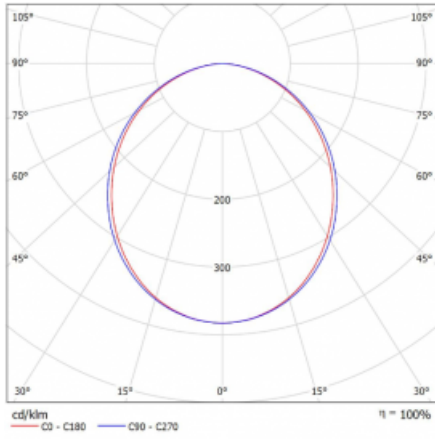

Curve

Luminaire power input* 15.2 W

Connection of the luminaires ON/OFF

Electrical voltage 220-240V

Frequency 50/60Hz

CE IP 20

*±10 %