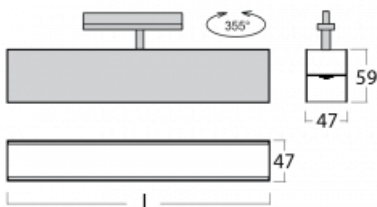

Luminaire

Lina45-T

45-600K-20GEE/830, B

The Lina45-T luminaires are based on the concept of Lina45 luminaires. In this case, however, the luminaires are installed in three-circuit tracks. These track luminaires with a profile width of only 45 mm are suitable for supplementing accent lighting provided by other luminaires from our product range, for example Vali55-T. With its diffused light, Lina45-T helps to balance the lighting in the room by illuminating the communication zones, especially in the sales areas. The luminaires feature a support adapter in which the luminaire can be rotated along the Z axis thus modifying the arrangement of the system and also partially direct the light in a given space.

Technical drawing

Type of installation	3 circuit track
Light distribution	Direct
Luminaire shape	Linear
Colour of the luminaires	Black
Material	Aluminium
Lifetime	L80/B20 50 000 hours
Warranty	5 years
Description of luminaires	Luminaire 3 circuit track
Dimensions	1127 mm × 47 mm × 59 mm
Light source	LED MODUL
Type of optical system	Opal diffuser
Luminous flux*	1460 lm
Colour Temperature	3000 K warm white
Luminous efficacy	96 lm/W
MacAdam Light source	2
Colour rendering index	80
UGR max. X=4H Y=8H, ρ=70,50,20	24.4