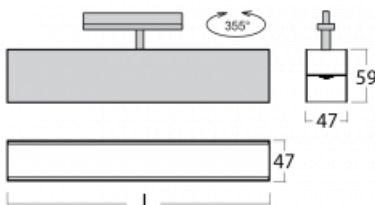

Luminaire

Lina45-T

45-600K-20GED/840, W

The Lina45-T luminaires are based on the concept of Lina45 luminaires. In this case, however, the luminaires are installed in three-circuit tracks. These track luminaires with a profile width of only 45 mm are suitable for supplementing accent lighting provided by other luminaires from our product range, for example Vali55-T. With its diffused light, Lina45-T helps to balance the lighting in the room by illuminating the communication zones, especially in the sales areas. The luminaires feature a support adapter in which the luminaire can be rotated along the Z axis thus modifying the arrangement of the system and also partially direct the light in a given space.

Technical drawing

Type of installation	3 circuit track
Light distribution	Direct
Luminaire shape	Linear
Colour of the luminaires	White
Material	Aluminium
Lifetime	L80/B20 50 000 hours
Warranty	5 years
Description of luminaires	Luminaire 3 circuit track
Dimensions	1127 mm × 47 mm × 59 mm
Light source	LED MODUL
Type of optical system	Opal diffuser
Luminous flux*	1530 lm
Colour Temperature	4000 K cool white
Luminous efficacy	101 lm/W
MacAdam Light source	2
Colour rendering index	80
UGR max. X=4H Y=8H, ρ=70,50,20	24.6