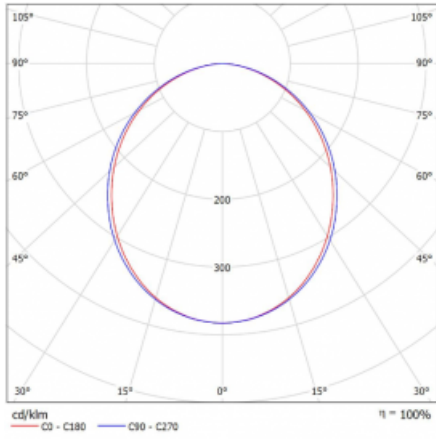

Curve

Luminaire power input* 15.2 W

Connection of the luminaires DALI

Electrical voltage 220-240V

Frequency 50/60Hz

☐ CE IP 20

*±10 %