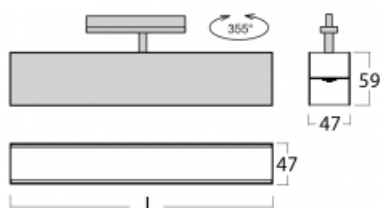

Luminaire

Lina45-T

45-600K-20GED/840, B

The Lina45-T luminaires are based on the concept of Lina45 luminaires. In this case, however, the luminaires are installed in three-circuit tracks. These track luminaires with a profile width of only 45 mm are suitable for supplementing accent lighting provided by other luminaires from our product range, for example Vali55-T. With its diffused light, Lina45-T helps to balance the lighting in the room by illuminating the communication zones, especially in the sales areas. The luminaires feature a support adapter in which the luminaire can be rotated along the Z axis thus modifying the arrangement of the system and also partially direct the light in a given space.

Technical drawing

Type of installation	3 circuit track
Light distribution	Direct
Luminaire shape	Linear
Colour of the luminaires	Black
Material	Aluminium
Lifetime	L80/B20 50 000 hours
Warranty	5 years
Description of luminaires	Luminaire 3 circuit track
Dimensions	1127 mm × 47 mm × 59 mm
Light source	LED MODUL