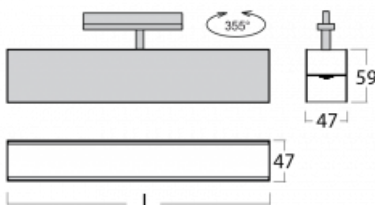

# Lina45-T

45-600K-20GED/830, W

The Lina45-T luminaires are based on the concept of Lina45 luminaires. In this case, however, the luminaires are installed in three-circuit tracks. These track luminaires with a profile width of only 45 mm are suitable for supplementing accent lighting provided by other luminaires from our product range, for example Vali55-T. With its diffused light, Lina45-T helps to balance the lighting in the room by illuminating the communication zones, especially in the sales areas. The luminaires feature a support adapter in which the luminaire can be rotated along the Z axis thus modifying the arrangement of the system and also partially direct the light in a given space.

## Technical drawing

Type of installation	3 circuit track
Light distribution	Direct
Luminaire shape	Linear
Colour of the luminaires	White
Material	Aluminium
Lifetime	L80/B20 50 000 hours
Warranty	5 years
Description of luminaires	Luminaire 3 circuit track
Dimensions	1127 mm × 47 mm × 59 mm
Light source	LED MODUL
Type of optical system	Opal diffuser
Luminous flux*	1460 lm
Colour Temperature	3000 K warm white
Luminous efficacy	96 lm/W
MacAdam Light source	2
Colour rendering index	80
UGR max. X=4H Y=8H, ρ=70,50,20	24.4