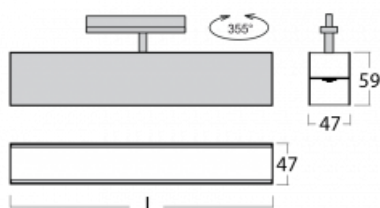

Luminaire

Lina45-T

45-600K-20GED/830, S

The Lina45-T luminaires are based on the concept of Lina45 luminaires. In this case, however, the luminaires are installed in three-circuit tracks. These track luminaires with a profile width of only 45 mm are suitable for supplementing accent lighting provided by other luminaires from our product range, for example Vali55-T. With its diffused light, Lina45-T helps to balance the lighting in the room by illuminating the communication zones, especially in the sales areas. The luminaires feature a support adapter in which the luminaire can be rotated along the Z axis thus modifying the arrangement of the system and also partially direct the light in a given space.

Technical drawing

Type of installation	3 circuit track
Light distribution	Direct
Luminaire shape	Linear
Colour of the luminaires	Silver
Material	Aluminium
Lifetime	L80/B20 50 000 hours
Warranty	5 years
Description of luminaires	Luminaire 3 circuit track
Dimensions	1127 mm × 47 mm × 59 mm
Light source	LED MODUL
Type of optical system	Opal diffuser
Luminous flux*	1460 lm
Colour Temperature	3000 K warm white
Luminous efficacy	96 lm/W
MacAdam Light source	2
Colour rendering index	80
UGR max. X=4H Y=8H, ρ=70,50,20	24.4