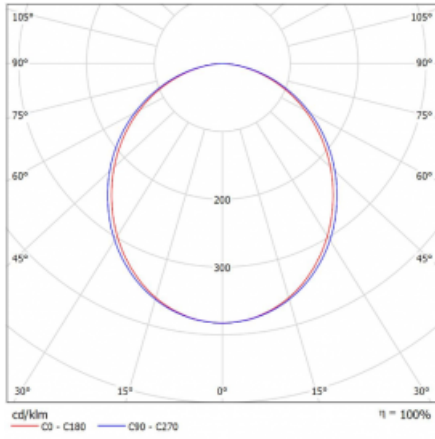

Curve

Luminaire power input* 15.2 W

Connection of the luminaires DALI

Electrical voltage 220-240V

Frequency 50/60Hz

CE IP 20

* $\pm 10\%$