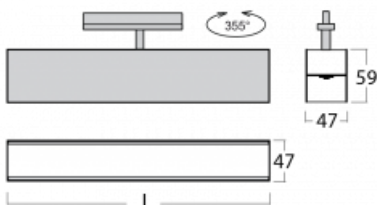

Luminaire

Lina45-T

45-600I-25GGE/840, W

The Lina45-T luminaires are based on the concept of Lina45 luminaires. In this case, however, the luminaires are installed in three-circuit tracks. These track luminaires with a profile width of only 45 mm are suitable for supplementing accent lighting provided by other luminaires from our product range, for example Vali55-T. With its diffused light, Lina45-T helps to balance the lighting in the room by illuminating the communication zones, especially in the sales areas. The luminaires feature a support adapter in which the luminaire can be rotated along the Z axis thus modifying the arrangement of the system and also partially direct the light in a given space.

Technical drawing

Type of installation	3 circuit track
Light distribution	Direct
Luminaire shape	Linear
Colour of the luminaires	White
Material	Aluminium
Lifetime	L80/B20 50 000 hours
Warranty	5 years
Description of luminaires	Luminaire 3 circuit track
Dimensions	1408 mm × 47 mm × 59 mm
Weight	2.58 kg
Light source	LED MODUL
Type of optical system	Microprisma
Luminous flux*	2680 lm
Colour Temperature	4000 K cool white
Luminous efficacy	86 lm/W
MacAdam Light source	2
Colour rendering index	80
UGR max. X=4H Y=8H, $\rho=70,50,20$	21.7