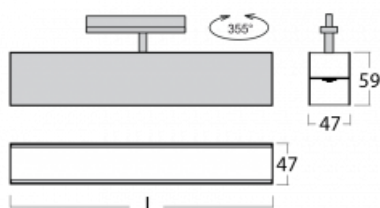

Luminaire

Lina45-T

45-600I-25GGE/840, S

The Lina45-T luminaires are based on the concept of Lina45 luminaires. In this case, however, the luminaires are installed in three-circuit tracks. These track luminaires with a profile width of only 45 mm are suitable for supplementing accent lighting provided by other luminaires from our product range, for example Vali55-T. With its diffused light, Lina45-T helps to balance the lighting in the room by illuminating the communication zones, especially in the sales areas. The luminaires feature a support adapter in which the luminaire can be rotated along the Z axis thus modifying the arrangement of the system and also partially direct the light in a given space.

Technical drawing

Type of installation	3 circuit track
Light distribution	Direct
Luminaire shape	Linear
Colour of the luminaires	Silver
Material	Aluminium
Lifetime	L80/B20 50 000 hours
Warranty	5 years
Description of luminaires	Luminaire 3 circuit track
Dimensions	1408 mm × 47 mm × 59 mm
Weight	2.58 kg
Light source	LED MODUL
Type of optical system	Microprisma
Luminous flux*	2680 lm
Colour Temperature	4000 K cool white
Luminous efficacy	86 lm/W
MacAdam Light source	2
Colour rendering index	80
UGR max. X=4H Y=8H, $\rho=70,50,20$	21.7