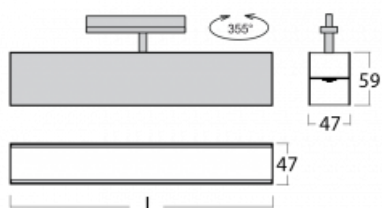

Luminaire

Lina45-T

45-600I-25GGE/840, B

The Lina45-T luminaires are based on the concept of Lina45 luminaires. In this case, however, the luminaires are installed in three-circuit tracks. These track luminaires with a profile width of only 45 mm are suitable for supplementing accent lighting provided by other luminaires from our product range, for example Vali55-T. With its diffused light, Lina45-T helps to balance the lighting in the room by illuminating the communication zones, especially in the sales areas. The luminaires feature a support adapter in which the luminaire can be rotated along the Z axis thus modifying the arrangement of the system and also partially direct the light in a given space.

Technical drawing

Type of installation	3 circuit track
Light distribution	Direct
Luminaire shape	Linear
Colour of the luminaires	Black
Material	Aluminium
Lifetime	L80/B20 50 000 hours
Warranty	5 years
Description of luminaires	Luminaire 3 circuit track
Dimensions	1408 mm × 47 mm × 59 mm
Weight	2.58 kg
Light source	LED MODUL
Type of optical system	Microprisma
Luminous flux*	2680 lm
Colour Temperature	4000 K cool white
Luminous efficacy	86 lm/W
MacAdam Light source	2
Colour rendering index	80
UGR max. X=4H Y=8H, $\rho=70,50,20$	21.7