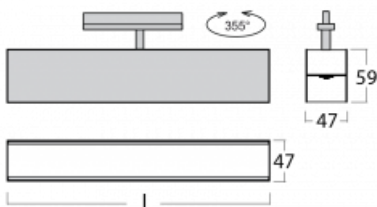

# Lina45-T

45-600I-25GGE/830, S

The Lina45-T luminaires are based on the concept of Lina45 luminaires. In this case, however, the luminaires are installed in three-circuit tracks. These track luminaires with a profile width of only 45 mm are suitable for supplementing accent lighting provided by other luminaires from our product range, for example Vali55-T. With its diffused light, Lina45-T helps to balance the lighting in the room by illuminating the communication zones, especially in the sales areas. The luminaires feature a support adapter in which the luminaire can be rotated along the Z axis thus modifying the arrangement of the system and also partially direct the light in a given space.

## Technical drawing

Type of installation	3 circuit track
Light distribution	Direct
Luminaire shape	Linear
Colour of the luminaires	Silver
Material	Aluminium
Lifetime	L80/B20 50 000 hours
Warranty	5 years
Description of luminaires	Luminaire 3 circuit track
Dimensions	1408 mm × 47 mm × 59 mm
Weight	3 kg
Light source	LED MODUL
Type of optical system	Microprisma
Luminous flux*	2560 lm
Colour Temperature	3000 K warm white
Luminous efficacy	82 lm/W
MacAdam Light source	2
Colour rendering index	80
UGR max. X=4H Y=8H, $\rho=70,50,20$	21.5