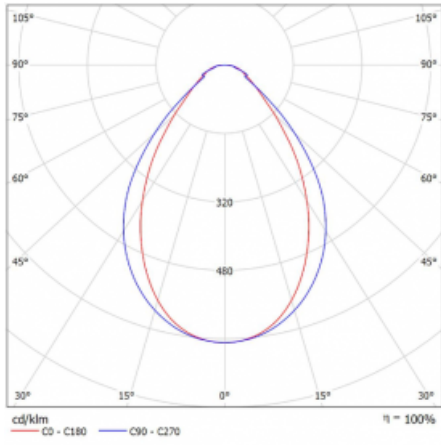

Curve

Luminaire power input* 31.3 W

Connection of the luminaires ON/OFF

Electrical voltage 220-240V

Frequency 50/60Hz

CE IP 20

* $\pm 10\%$