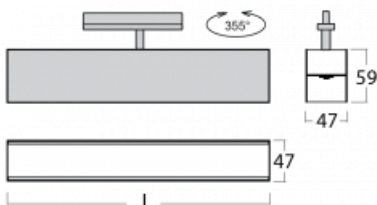

Luminaire

Lina45-T

45-600I-25GGE/830, B

The Lina45-T luminaires are based on the concept of Lina45 luminaires. In this case, however, the luminaires are installed in three-circuit tracks. These track luminaires with a profile width of only 45 mm are suitable for supplementing accent lighting provided by other luminaires from our product range, for example Vali55-T. With its diffused light, Lina45-T helps to balance the lighting in the room by illuminating the communication zones, especially in the sales areas. The luminaires feature a support adapter in which the luminaire can be rotated along the Z axis thus modifying the arrangement of the system and also partially direct the light in a given space.

Technical drawing

Type of installation	3 circuit track
Light distribution	Direct
Luminaire shape	Linear
Colour of the luminaires	Black
Material	Aluminium
Lifetime	L80/B20 50 000 hours
Warranty	5 years
Description of luminaires	Luminaire 3 circuit track
Dimensions	1408 mm × 47 mm × 59 mm
Weight	3 kg
Light source	LED MODUL
Type of optical system	Microprisma
Luminous flux*	2560 lm
Colour Temperature	3000 K warm white
Luminous efficacy	82 lm/W
MacAdam Light source	2
Colour rendering index	80
UGR max. X=4H Y=8H, $\rho=70,50,20$	21.5