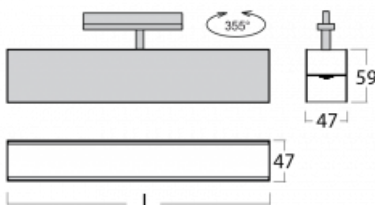

# Lina45-T

45-600I-25GGD/840, B

The Lina45-T luminaires are based on the concept of Lina45 luminaires. In this case, however, the luminaires are installed in three-circuit tracks. These track luminaires with a profile width of only 45 mm are suitable for supplementing accent lighting provided by other luminaires from our product range, for example Vali55-T. With its diffused light, Lina45-T helps to balance the lighting in the room by illuminating the communication zones, especially in the sales areas. The luminaires feature a support adapter in which the luminaire can be rotated along the Z axis thus modifying the arrangement of the system and also partially direct the light in a given space.

## Technical drawing

Type of installation	3 circuit track
Light distribution	Direct
Luminaire shape	Linear
Colour of the luminaires	Black
Material	Aluminium
Lifetime	L80/B20 50 000 hours
Warranty	5 years
Description of luminaires	Luminaire 3 circuit track
Dimensions	1408 mm × 47 mm × 59 mm
Light source	LED MODUL
Type of optical system	Microprisma
Luminous flux*	2680 lm
Colour Temperature	4000 K cool white
Luminous efficacy	86 lm/W
MacAdam Light source	2
Colour rendering index	80
UGR max. X=4H Y=8H, $\rho=70,50,20$	21.7