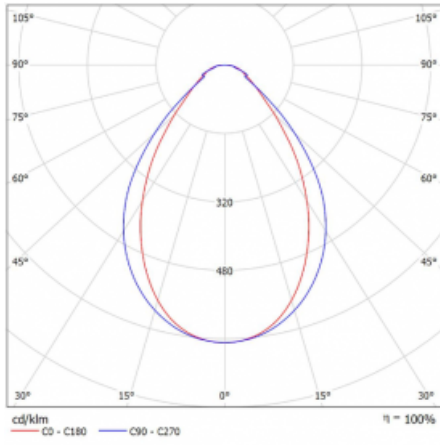

Curve

Luminaire power input* 31.3 W

Connection of the luminaires DALI

Electrical voltage 220-240V

Frequency 50/60Hz

☐ CE IP 20

*±10 %