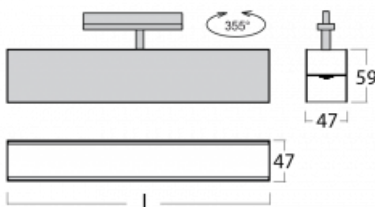

Luminaire

Lina45-T

45-600I-25GGD/830, S

The Lina45-T luminaires are based on the concept of Lina45 luminaires. In this case, however, the luminaires are installed in three-circuit tracks. These track luminaires with a profile width of only 45 mm are suitable for supplementing accent lighting provided by other luminaires from our product range, for example Vali55-T. With its diffused light, Lina45-T helps to balance the lighting in the room by illuminating the communication zones, especially in the sales areas. The luminaires feature a support adapter in which the luminaire can be rotated along the Z axis thus modifying the arrangement of the system and also partially direct the light in a given space.

Technical drawing

Type of installation	3 circuit track
Light distribution	Direct
Luminaire shape	Linear
Colour of the luminaires	Silver
Material	Aluminium
Lifetime	L80/B20 50 000 hours
Warranty	5 years
Description of luminaires	Luminaire 3 circuit track
Dimensions	1408 mm × 47 mm × 59 mm
Light source	LED MODUL
Type of optical system	Microprisma
Luminous flux*	2560 lm
Colour Temperature	3000 K warm white
Luminous efficacy	82 lm/W
MacAdam Light source	2
Colour rendering index	80
UGR max. X=4H Y=8H, $\rho=70,50,20$	21.5