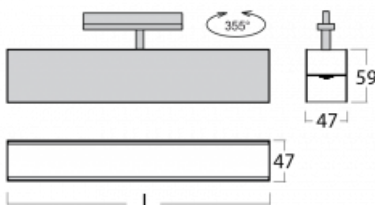

Luminaire

Lina45-T

45-600I-25GGD/830, B

The Lina45-T luminaires are based on the concept of Lina45 luminaires. In this case, however, the luminaires are installed in three-circuit tracks. These track luminaires with a profile width of only 45 mm are suitable for supplementing accent lighting provided by other luminaires from our product range, for example Vali55-T. With its diffused light, Lina45-T helps to balance the lighting in the room by illuminating the communication zones, especially in the sales areas. The luminaires feature a support adapter in which the luminaire can be rotated along the Z axis thus modifying the arrangement of the system and also partially direct the light in a given space.

Technical drawing

Type of installation	3 circuit track
Light distribution	Direct
Luminaire shape	Linear
Colour of the luminaires	Black
Material	Aluminium
Lifetime	L80/B20 50 000 hours
Warranty	5 years
Description of luminaires	Luminaire 3 circuit track
Dimensions	1408 mm × 47 mm × 59 mm
Light source	LED MODUL
Type of optical system	Microprisma
Luminous flux*	2560 lm
Colour Temperature	3000 K warm white
Luminous efficacy	82 lm/W
MacAdam Light source	2
Colour rendering index	80
UGR max. X=4H Y=8H, $\rho=70,50,20$	21.5