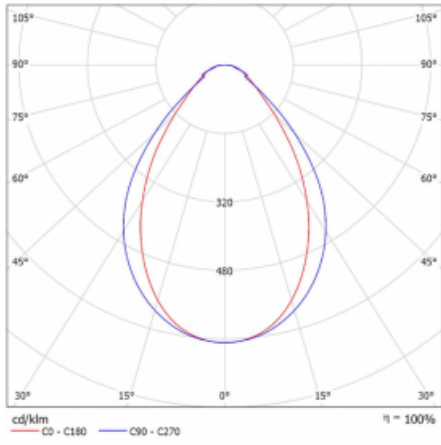

Curve

Luminaire power input* 19 W

Connection of the luminaires ON/OFF

Electrical voltage 220-240V

Frequency 50/60Hz

☐ CE IP 20

*±10 %