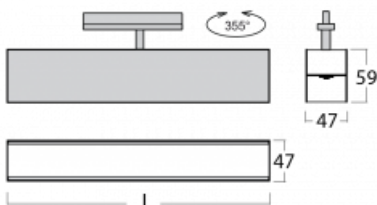

Luminaire

Lina45-T

45-600I-25GEE/840, B

The Lina45-T luminaires are based on the concept of Lina45 luminaires. In this case, however, the luminaires are installed in three-circuit tracks. These track luminaires with a profile width of only 45 mm are suitable for supplementing accent lighting provided by other luminaires from our product range, for example Vali55-T. With its diffused light, Lina45-T helps to balance the lighting in the room by illuminating the communication zones, especially in the sales areas. The luminaires feature a support adapter in which the luminaire can be rotated along the Z axis thus modifying the arrangement of the system and also partially direct the light in a given space.

Technical drawing

Type of installation	3 circuit track
Light distribution	Direct
Luminaire shape	Linear
Colour of the luminaires	Black
Material	Aluminium
Lifetime	L80/B20 50 000 hours
Warranty	5 years
Description of luminaires	Luminaire 3 circuit track
Dimensions	1408 mm × 47 mm × 59 mm
Light source	LED MODUL
Type of optical system	Microprisma
Luminous flux*	1740 lm
Colour Temperature	4000 K cool white
Luminous efficacy	92 lm/W
MacAdam Light source	2
Colour rendering index	80
UGR max. X=4H Y=8H, $\rho=70,50,20$	20.2