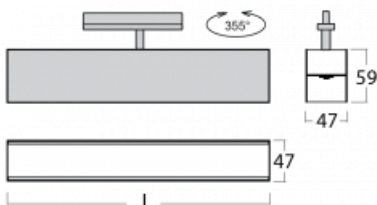

Luminaire

Lina45-T

45-600I-25GEE/830, W

The Lina45-T luminaires are based on the concept of Lina45 luminaires. In this case, however, the luminaires are installed in three-circuit tracks. These track luminaires with a profile width of only 45 mm are suitable for supplementing accent lighting provided by other luminaires from our product range, for example Vali55-T. With its diffused light, Lina45-T helps to balance the lighting in the room by illuminating the communication zones, especially in the sales areas. The luminaires feature a support adapter in which the luminaire can be rotated along the Z axis thus modifying the arrangement of the system and also partially direct the light in a given space.

Technical drawing

Type of installation	3 circuit track
Light distribution	Direct
Luminaire shape	Linear
Colour of the luminaires	White
Material	Aluminium
Lifetime	L80/B20 50 000 hours
Warranty	5 years
Description of luminaires	Luminaire 3 circuit track
Dimensions	1408 mm × 47 mm × 59 mm
Light source	LED MODUL
Type of optical system	Microprisma
Luminous flux*	1660 lm
Colour Temperature	3000 K warm white
Luminous efficacy	87 lm/W
MacAdam Light source	2
Colour rendering index	80
UGR max. X=4H Y=8H, $\rho=70,50,20$	20