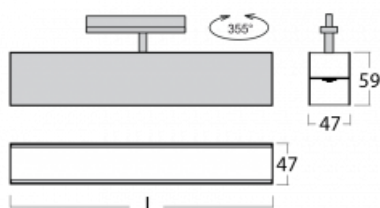

# Lina45-T

45-600I-25GED/840, W

The Lina45-T luminaires are based on the concept of Lina45 luminaires. In this case, however, the luminaires are installed in three-circuit tracks. These track luminaires with a profile width of only 45 mm are suitable for supplementing accent lighting provided by other luminaires from our product range, for example Vali55-T. With its diffused light, Lina45-T helps to balance the lighting in the room by illuminating the communication zones, especially in the sales areas. The luminaires feature a support adapter in which the luminaire can be rotated along the Z axis thus modifying the arrangement of the system and also partially direct the light in a given space.

## Technical drawing

Type of installation	3 circuit track
Light distribution	Direct
Luminaire shape	Linear
Colour of the luminaires	White
Material	Aluminium
Lifetime	L80/B20 50 000 hours
Warranty	5 years
Description of luminaires	Luminaire 3 circuit track
Dimensions	1408 mm × 47 mm × 59 mm
Light source	LED MODUL
Type of optical system	Microprisma
Luminous flux*	1740 lm
Colour Temperature	4000 K cool white
Luminous efficacy	92 lm/W
MacAdam Light source	2
Colour rendering index	80
UGR max. X=4H Y=8H, $\rho=70,50,20$	20.2