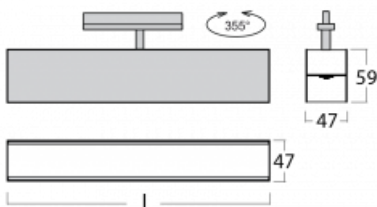

Luminaire

Lina45-T

45-600I-25GED/840, B

The Lina45-T luminaires are based on the concept of Lina45 luminaires. In this case, however, the luminaires are installed in three-circuit tracks. These track luminaires with a profile width of only 45 mm are suitable for supplementing accent lighting provided by other luminaires from our product range, for example Vali55-T. With its diffused light, Lina45-T helps to balance the lighting in the room by illuminating the communication zones, especially in the sales areas. The luminaires feature a support adapter in which the luminaire can be rotated along the Z axis thus modifying the arrangement of the system and also partially direct the light in a given space.

Technical drawing

Type of installation	3 circuit track
Light distribution	Direct
Luminaire shape	Linear
Colour of the luminaires	Black
Material	Aluminium
Lifetime	L80/B20 50 000 hours
Warranty	5 years
Description of luminaires	Luminaire 3 circuit track
Dimensions	1408 mm × 47 mm × 59 mm
Light source	LED MODUL
Type of optical system	Microprisma
Luminous flux*	1740 lm
Colour Temperature	4000 K cool white
Luminous efficacy	92 lm/W
MacAdam Light source	2
Colour rendering index	80
UGR max. X=4H Y=8H, ρ=70,50,20	20.2