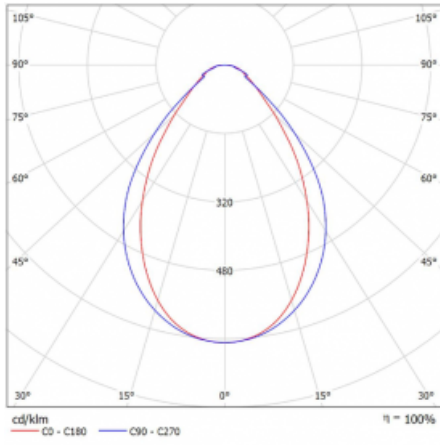

Curve

Luminaire power input* 19 W

Connection of the luminaires DALI

Electrical voltage 220-240V

Frequency 50/60Hz

☐ CE IP 20

*±10 %