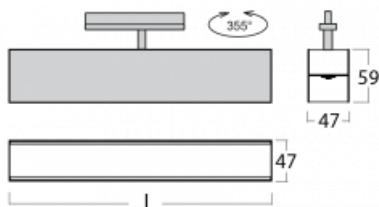

Luminaire

Lina45-T

45-600I-25GED/830, S

The Lina45-T luminaires are based on the concept of Lina45 luminaires. In this case, however, the luminaires are installed in three-circuit tracks. These track luminaires with a profile width of only 45 mm are suitable for supplementing accent lighting provided by other luminaires from our product range, for example Vali55-T. With its diffused light, Lina45-T helps to balance the lighting in the room by illuminating the communication zones, especially in the sales areas. The luminaires feature a support adapter in which the luminaire can be rotated along the Z axis thus modifying the arrangement of the system and also partially direct the light in a given space.

Technical drawing

Type of installation	3 circuit track
Light distribution	Direct
Luminaire shape	Linear
Colour of the luminaires	Silver
Material	Aluminium
Lifetime	L80/B20 50 000 hours
Warranty	5 years
Description of luminaires	Luminaire 3 circuit track
Dimensions (l × w × h mm)	1408 mm × 47 mm × 59 mm
Light source	LED MODUL
DIR optical system	Microprisma
Luminous flux*	1660 lm
Colour Temperature	3000 K warm white
Luminous efficacy	87 lm/W
MacAdam Light source	2
Colour rendering index	80
UGR max. X=4H Y=8H, ρ=70,50,20	20