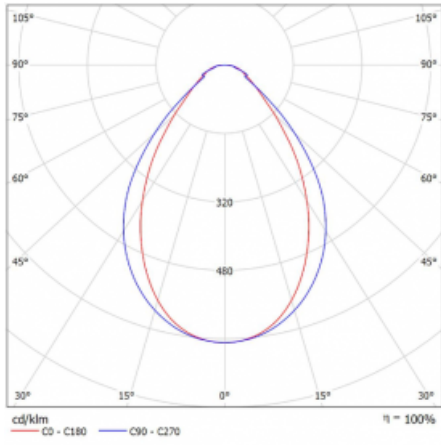

Curve

Luminaire power input* 25 W

Connection of the luminaires ON/OFF

Electrical voltage 220-240V

Frequency 50/60Hz

☐ CE IP 20

* $\pm 10\%$