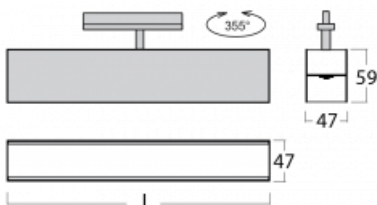

Luminaire

Lina45-T

45-600I-20GGE/840, W

The Lina45-T luminaires are based on the concept of Lina45 luminaires. In this case, however, the luminaires are installed in three-circuit tracks. These track luminaires with a profile width of only 45 mm are suitable for supplementing accent lighting provided by other luminaires from our product range, for example Vali55-T. With its diffused light, Lina45-T helps to balance the lighting in the room by illuminating the communication zones, especially in the sales areas. The luminaires feature a support adapter in which the luminaire can be rotated along the Z axis thus modifying the arrangement of the system and also partially direct the light in a given space.

Technical drawing

Type of installation	3 circuit track
Light distribution	Direct
Luminaire shape	Linear
Colour of the luminaires	White
Material	Aluminium
Lifetime	L80/B20 50 000 hours
Warranty	5 years
Description of luminaires	Luminaire 3 circuit track
Dimensions	1127 mm × 47 mm × 59 mm
Light source	LED MODUL
Type of optical system	Microprisma
Luminous flux*	2150 lm
Colour Temperature	4000 K cool white
Luminous efficacy	86 lm/W
MacAdam Light source	2
Colour rendering index	80
UGR max. X=4H Y=8H, $\rho=70,50,20$	21.7