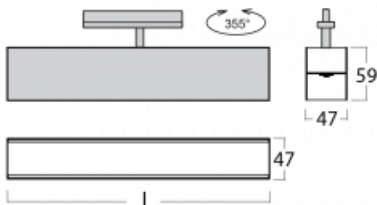

Luminaire

Lina45-T

45-600I-20GGE/830, W

The Lina45-T luminaires are based on the concept of Lina45 luminaires. In this case, however, the luminaires are installed in three-circuit tracks. These track luminaires with a profile width of only 45 mm are suitable for supplementing accent lighting provided by other luminaires from our product range, for example Vali55-T. With its diffused light, Lina45-T helps to balance the lighting in the room by illuminating the communication zones, especially in the sales areas. The luminaires feature a support adapter in which the luminaire can be rotated along the Z axis thus modifying the arrangement of the system and also partially direct the light in a given space.

Technical drawing

Type of installation	3 circuit track
Light distribution	Direct
Luminaire shape	Linear
Colour of the luminaires	White
Material	Aluminium
Lifetime	L80/B20 50 000 hours
Warranty	5 years
Description of luminaires	Luminaire 3 circuit track
Dimensions	1127 mm × 47 mm × 59 mm
Weight	2.4 kg
Light source	LED MODUL
Type of optical system	Microprisma
Luminous flux*	2050 lm
Colour Temperature	3000 K warm white
Luminous efficacy	82 lm/W
MacAdam Light source	2
Colour rendering index	80
UGR max. X=4H Y=8H, $\rho=70,50,20$	21.5